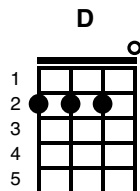

Eight Days A Week - The Beatles (1964)

CHORDS USED IN THIS SONG – 138 bpm

Key of C
129 BPM

Intro

C D F C

C D F C

Verse1

C Ooh I need your D love babe,

C Love you ev'ry D day girl,

F Always on my C mind.

One thing I can D say girl,

F Love you all the C time.

Chorus

Am Hold me, F love me,

Am hold me, D love me.

I C ain't got nothin' but D love babe,

C Love you ev'ry D day girl,
F Always on my C mind.
One thing I can D say girl,
F Love you all the C time.

Chorus

Am Hold me, F love me,
Am hold me, D love me.
I C ain't got nothin' but D love babe,
F Eight days a C week.
F Eight days a C week. F Eight days a C week.