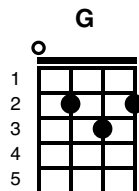

Eight Days A Week - The Beatles (1964)

CHORDS USED IN THIS SONG – 138 bpm

Key of C
129 BPM

Intro

C D F C

C D F C

Verse1

C Ooh I need your D love babe,

C Love you ev'ry D day girl,

F Always on my C mind.

One thing I can D say girl,

F Love you all the C time.

Chorus

Am Hold me, F love me,

Am hold me, D love me.

I C ain't got nothin' but D love babe,

C Love you ev'ry D day girl,
F Always on my C mind.
One thing I can D say girl,
F Love you all the C time.

Chorus

Am Hold me, F love me,
Am hold me, D love me.
I C ain't got nothin' but D love babe,
F Eight days a C week.
F Eight days a C week. F Eight days a C week.