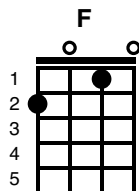

Eight Days A Week - The Beatles (1964)

CHORDS USED IN THIS SONG – 138 bpm

Key of C
129 BPM

Intro

C D F C

C D F C

Verse1

C Ooh I need your D love babe,

C Love you ev'ry D day girl,

F Always on my C mind.

One thing I can D say girl,

F Love you all the C time.

Chorus

Am Hold me, F love me,

Am hold me, D love me.

I C ain't got nothin' but D love babe,

C Love you ev'ry D day girl,
F Always on my C mind.
One thing I can D say girl,
F Love you all the C time.

Chorus

Am Hold me, F love me,
Am hold me, D love me.
I C ain't got nothin' but D love babe,
F Eight days a C week.
F Eight days a C week. F Eight days a C week.