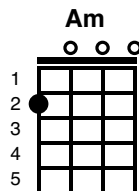

Eight Days A Week - The Beatles (1964)

CHORDS USED IN THIS SONG – 138 bpm

Key of C
129 BPM

Intro

C D F C

C D F C

Verse1

C Ooh I need your D love babe,

C Love you ev'ry D day girl,

F Always on my C mind.

One thing I can D say girl,

F Love you all the C time.

Chorus

Am Hold me, F love me,

Am hold me, D love me.

I C ain't got nothin' but D love babe,

C Love you ev'ry D day girl,
F Always on my C mind.
One thing I can D say girl,
F Love you all the C time.

Chorus

Am Hold me, F love me,
Am hold me, D love me.
I C ain't got nothin' but D love babe,
F Eight days a C week.
F Eight days a C week. F Eight days a C week.