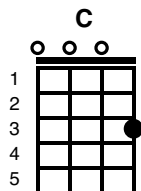

Eight Days A Week - The Beatles (1964)

CHORDS USED IN THIS SONG – 138 bpm

Key of C
129 BPM

Intro

C D F C

C D F C

Verse1

C Ooh I need your D love babe,

C Love you ev'ry D day girl,

F Always on my C mind.

One thing I can D say girl,

F Love you all the C time.

Chorus

Am Hold me, F love me,

Am hold me, D love me.

I C ain't got nothin' but D love babe,

C Love you ev'ry D day girl,
F Always on my C mind.
One thing I can D say girl,
F Love you all the C time.

Chorus

Am Hold me, F love me,
Am hold me, D love me.
I C ain't got nothin' but D love babe,
F Eight days a C week.
F Eight days a C week. F Eight days a C week.